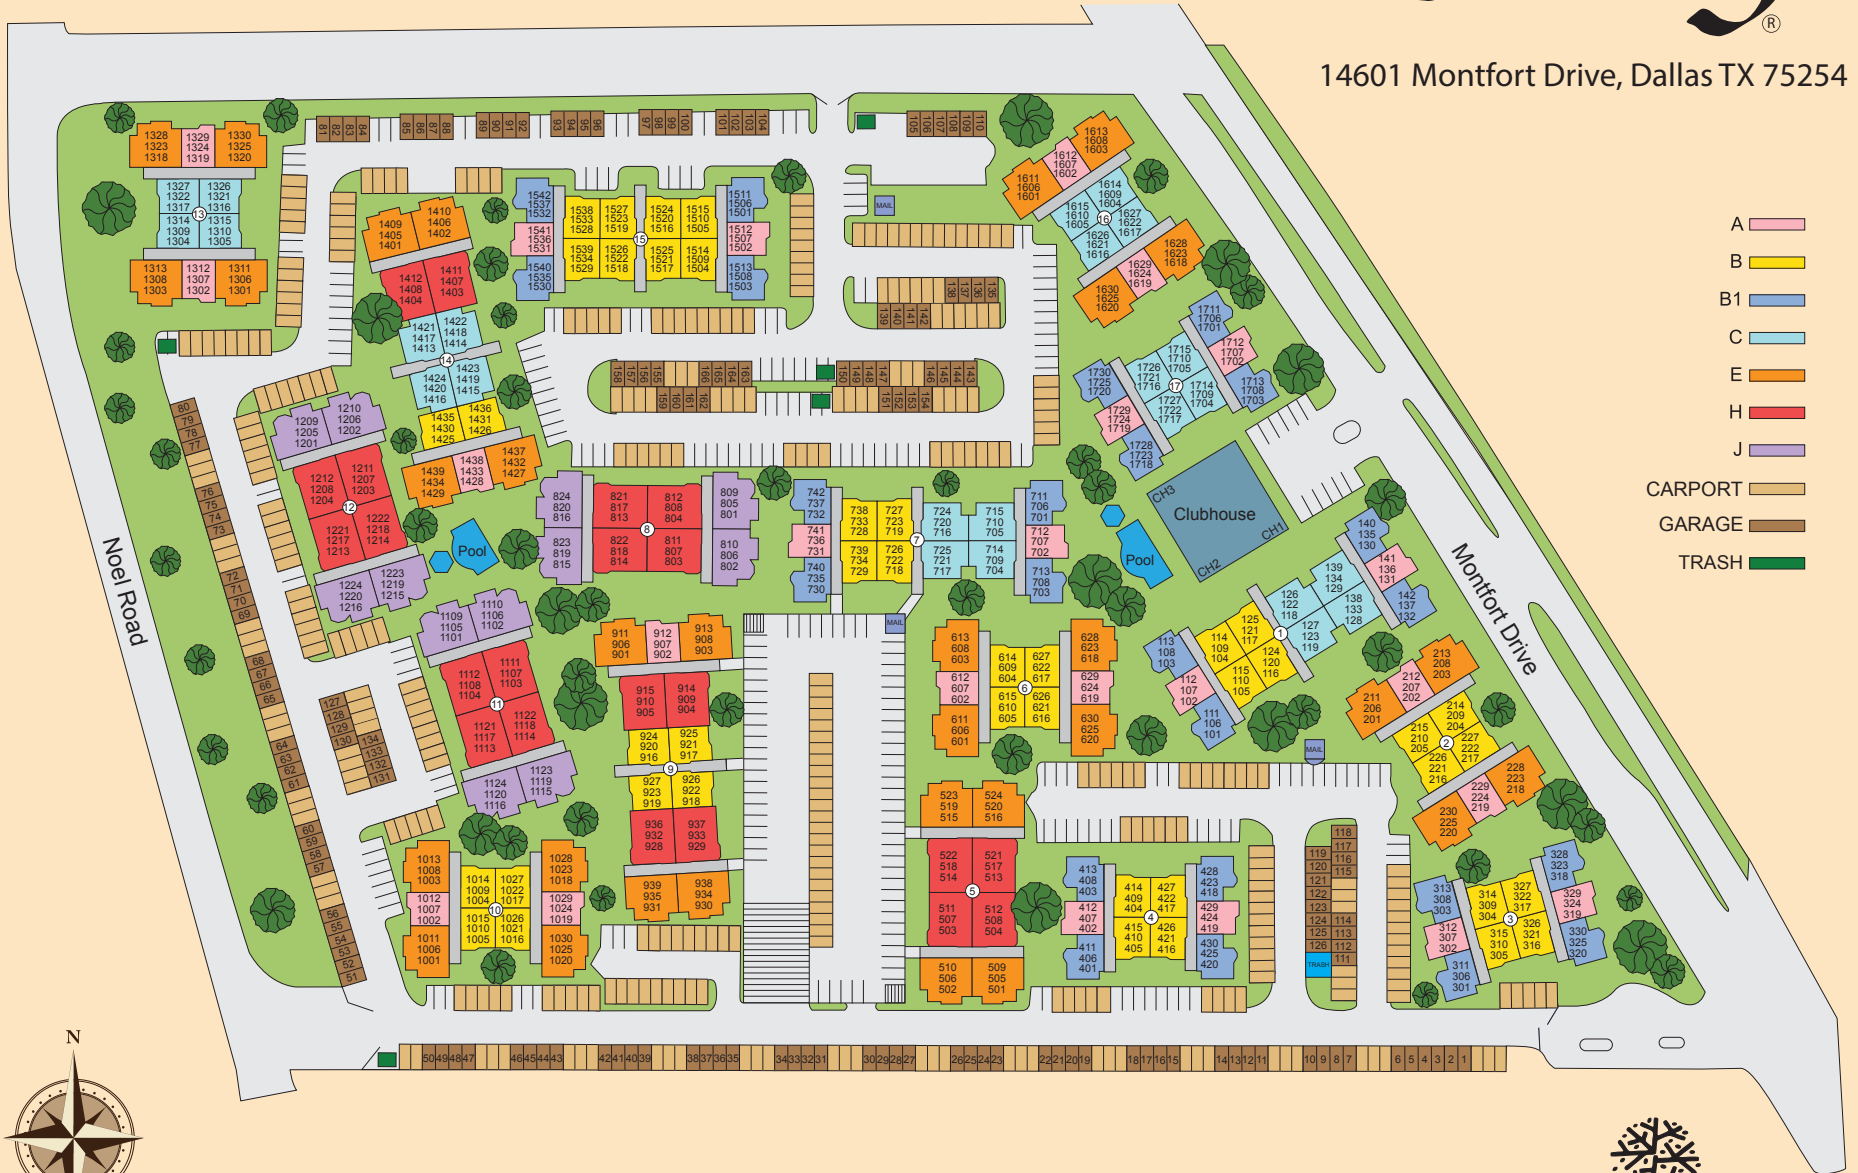

# The Saxony®

14601 Montfort Drive, Dallas TX 75254

- A
- B
- B1
- C
- E
- H
- J
- CARPORIT
- GARAGE
- TRASH

A RICHDALE COMMUNITY